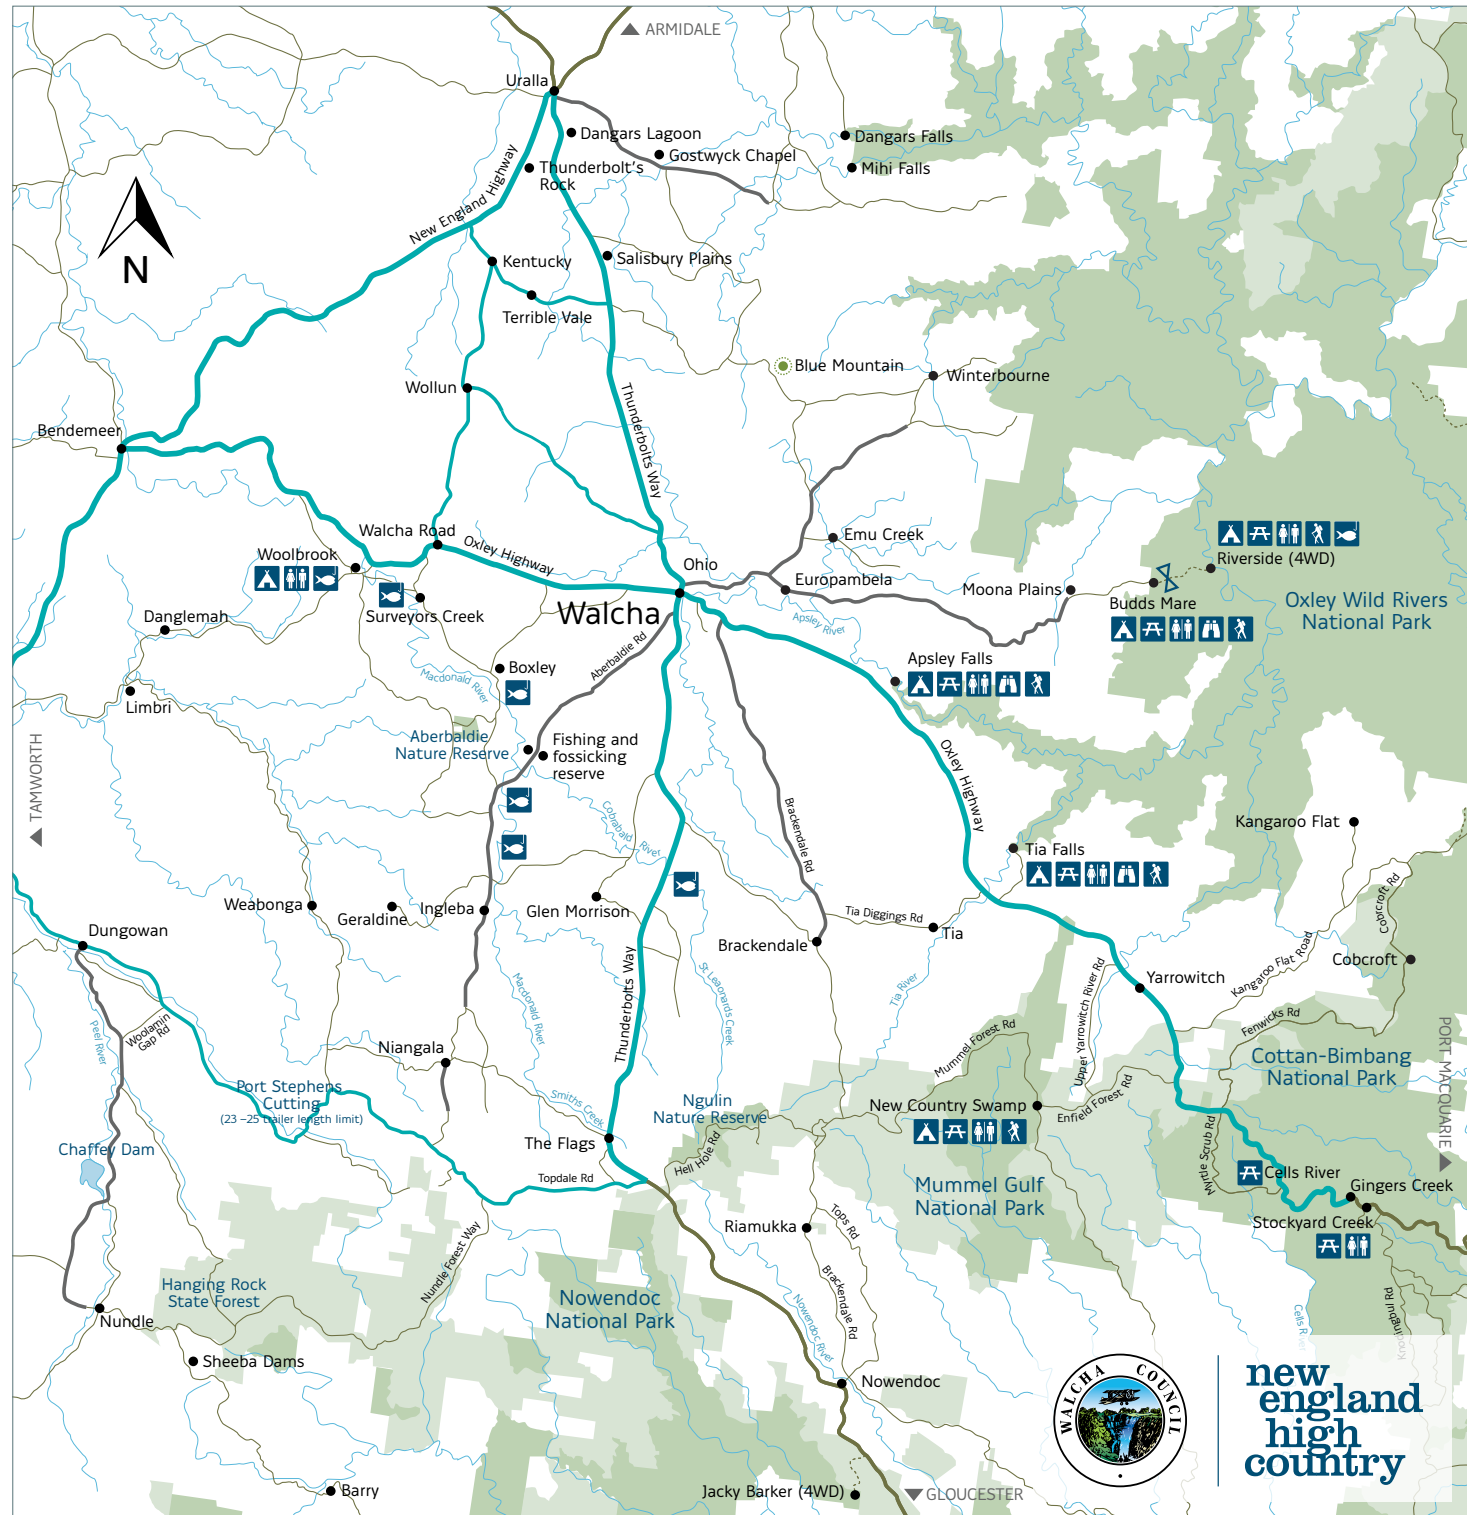

Walcha motorcycle route maps

road bikes

-  Suggested routes – *all sealed roads*
-  Sealed road
-  Unsealed road
-  4WD access only
-  Toilets
-  Lookout
-  Camping
-  Day use area
-  Bushwalking
-  Fishing
-  Locked gate, limited access

Walcha Visitor Information Centre
 29w Fitzroy Street, Walcha NSW 2354. P 02 6774 2460
walchansw.com.au

**new
 england
 high
 country**